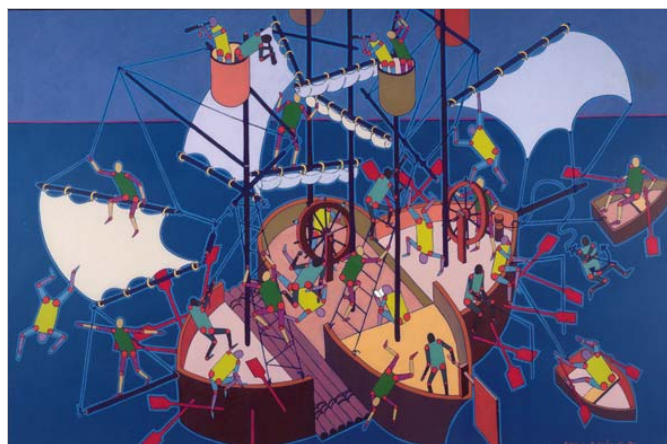

Glenn Berry

Bridge Study
Acrylic
Donated By Committee Donation
1980

Glenn Berry

Changing Demons
Linoleum Print
Donated By John and Lyn Pauley
1959

Glenn Berry

The Ship of Fools
acrylic on masonite
Donated By Glenn Berry
1991