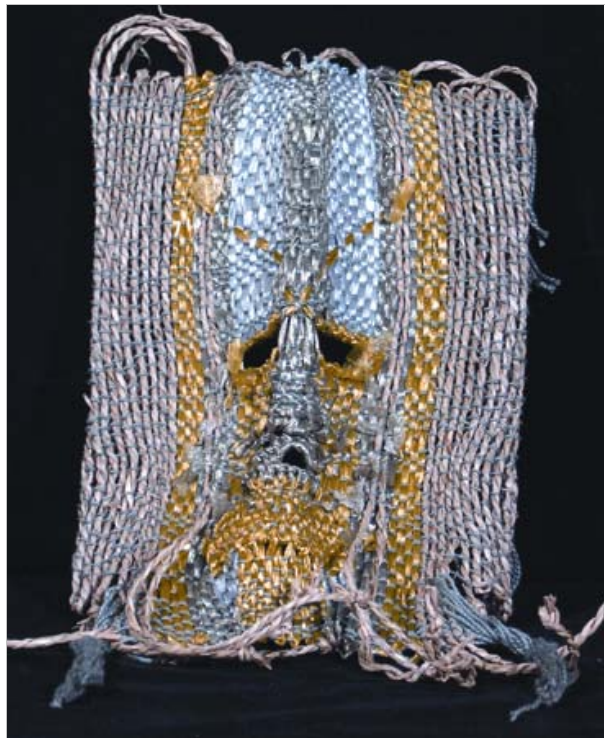

Unkown

Untitled (Woven Mask)

Reed
Donated By John and Lyn Pauley

n.d.